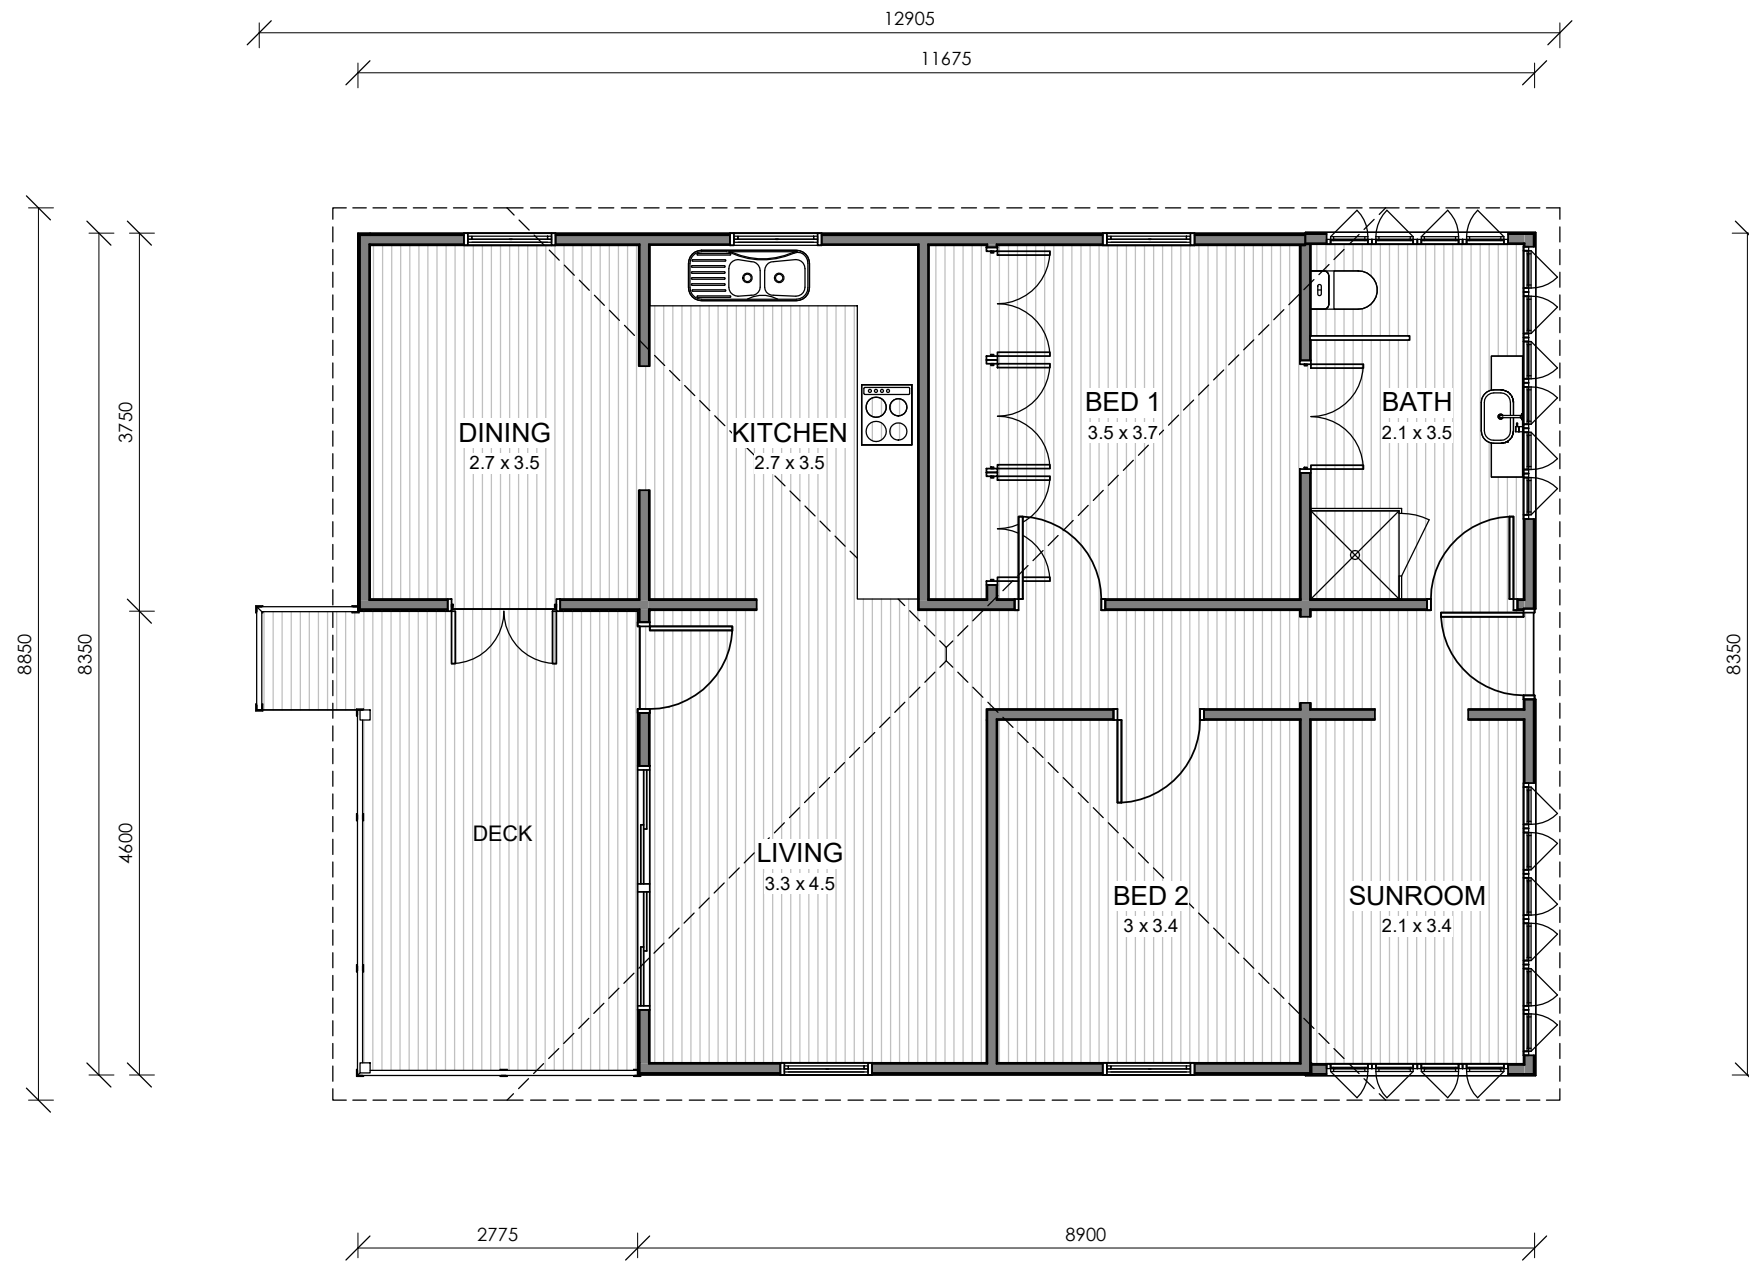

EVELYN

EVELYN

84.0m²
2 BED
1 BATH